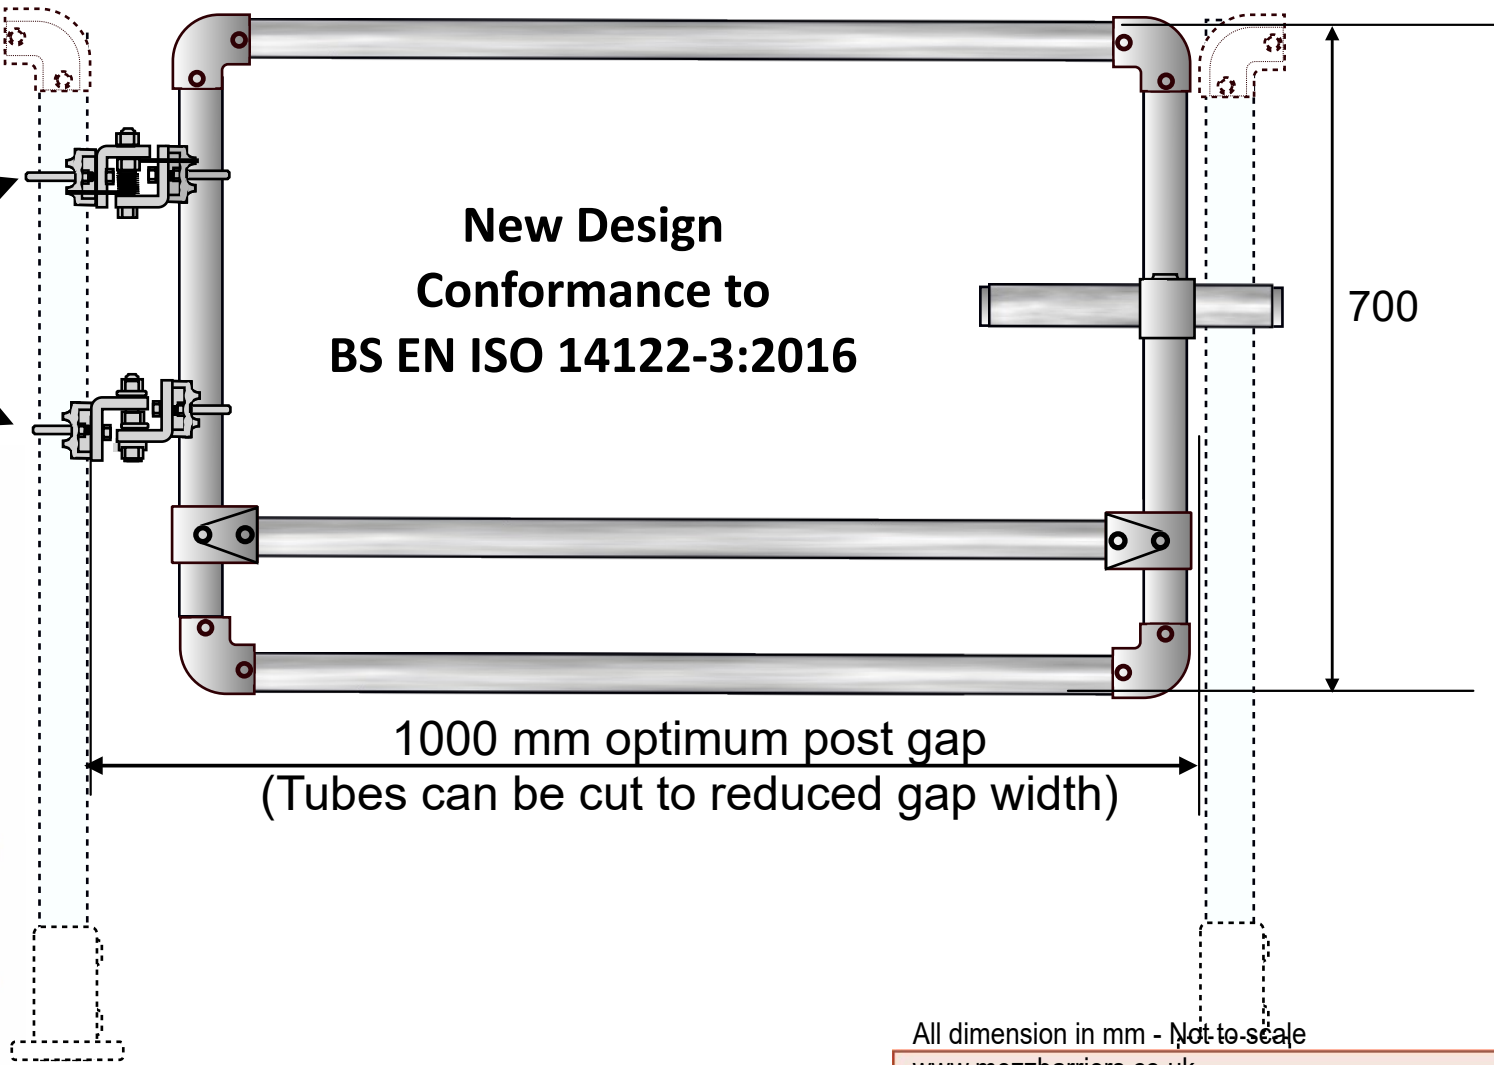

# RETRO-FIT SELF-CLOSING SAFETY GATE **MEZZBARRIERS**

Retro-fit tube clamps are available for 33.7, 42.4 or 48.3 mm OD tube. For square or angle posts the clamps can be omitted and the post needs to be drilled and bolted. (M8 fixing bolts not supplied)

**New Design**  
**Conformance to**  
**BS EN ISO 14122-3:2016**

700

1000 mm optimum post gap  
(Tubes can be cut to reduced gap width)

All dimension in mm - ~~Not to scale~~

[www.mezzbarriers.co.uk](http://www.mezzbarriers.co.uk)  
Div. of Dale Lifting and Handling  
2 Kelbrook Road Manchester M11 2QA  
0161 223 1990 Email: [mezzbarriers@dale-lifting.co.uk](mailto:mezzbarriers@dale-lifting.co.uk)  
Copyright © 2016