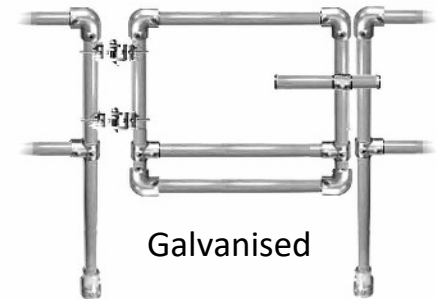

# RETRO-FIT SELF-CLOSING SAFETY GATE **MEZZBARRIERS**

Retro-fit tube clamps are available for 33.7, 42.4 or 48.3 mm OD tube. For square or angle posts the clamps can be omitted and the post needs to be drilled and bolted. (M8 fixing bolts not supplied)

**New Design**  
**Conformance to**  
**BS EN ISO 14122-3:2016**

700

1000 mm optimum post gap  
(Tubes can be cut to reduced gap width)

All dimension in mm - ~~Not to scale~~

[www.mezzbarriers.co.uk](http://www.mezzbarriers.co.uk)  
Div. of Dale Lifting and Handling  
2 Kelbrook Road Manchester M11 2QA  
0161 223 1990 Email: [mezzbarriers@dale-lifting.co.uk](mailto:mezzbarriers@dale-lifting.co.uk)  
Copyright © 2016